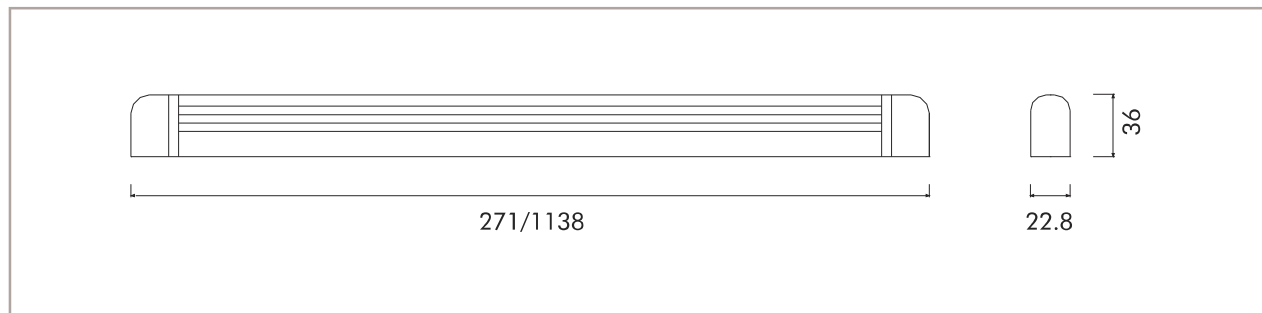

Specifications, values and drawings are subject to change without notice.