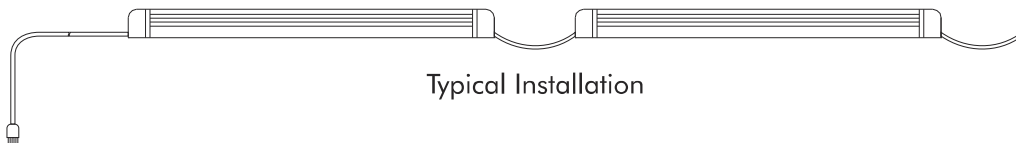

Specifications, values and drawings are subject to change without notice.