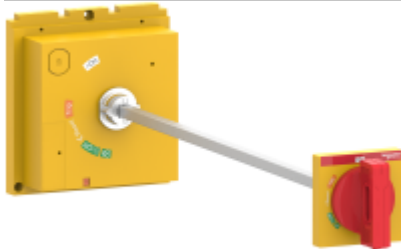

Product Datasheet

Characteristic

LV432600T

Extended rotary handle, ComPacT NSX400/630, red handle/yellow front, shaft length 209mm to 600mm, IP55

Main

Range of Product	ComPacT NSX400...630 new generation
Product or Component Type	Rotary handle
Accessory / Separate Part Type	Control accessories
handle colour	Red
handle front plate colour	Yellow
rotary handle mounting style	Extended

Complementary

rotary handle padlocking	1 to 3 padlocks Padlock in OFF position
rotary handle mounting location	Front
range compatibility	ComPacT NSX400 new generation ComPacT NSX630 new generation PowerPact Multistandard TeSys GV6