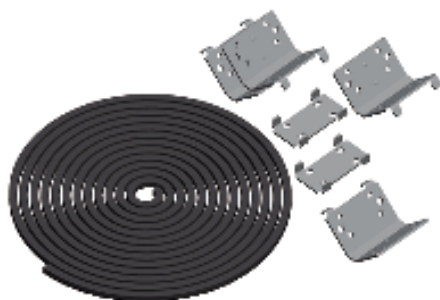

EAN Code: 3606485131825

Price*: 28.90 EUR

Main

Range	Spacial
Accessory / separate part category	Coupling accessory
Product or component type	Coupling kit
Device application	Multi-purpose
Mounting location	Side coupling of 2 enclosures Depthwise coupling of 2 enclosures
Range compatibility	Spacial SF suitable enclosure
Device composition	2 flat connector 4 bracket Fixing elements sealing gasket
Quantity per set	Set of 1

Complementary

Material	Sealing gasket: EPDM Bracket: steel Flat connector: steel
Surface finish	Zinc coated
Fixing mode	By screws - screw type M6 self tapping
Height	65 Mm
Width	340 Mm
Depth	365 Mm
IP degree of protection	IP55
Mounting diameter	0 Mm

Packing Units

Unit Type of Package 1	PCE
Number of Units in Package 1	1
Package 1 Weight	1.626 Kg
Package 1 Height	6.5 Cm
Package 1 width	34 Cm
Package 1 Length	36 Cm

Offer Sustainability

Sustainable offer status	Green Premium product
REACH Regulation	REACH Declaration
REACH free of SVHC	Yes
EU RoHS Directive	Pro-active compliance (Product out of EU RoHS legal scope) EU RoHS Declaration
Mercury free	Yes
RoHS exemption information	Yes
China RoHS Regulation	China RoHS Declaration
Environmental Disclosure	Product Environmental Profile